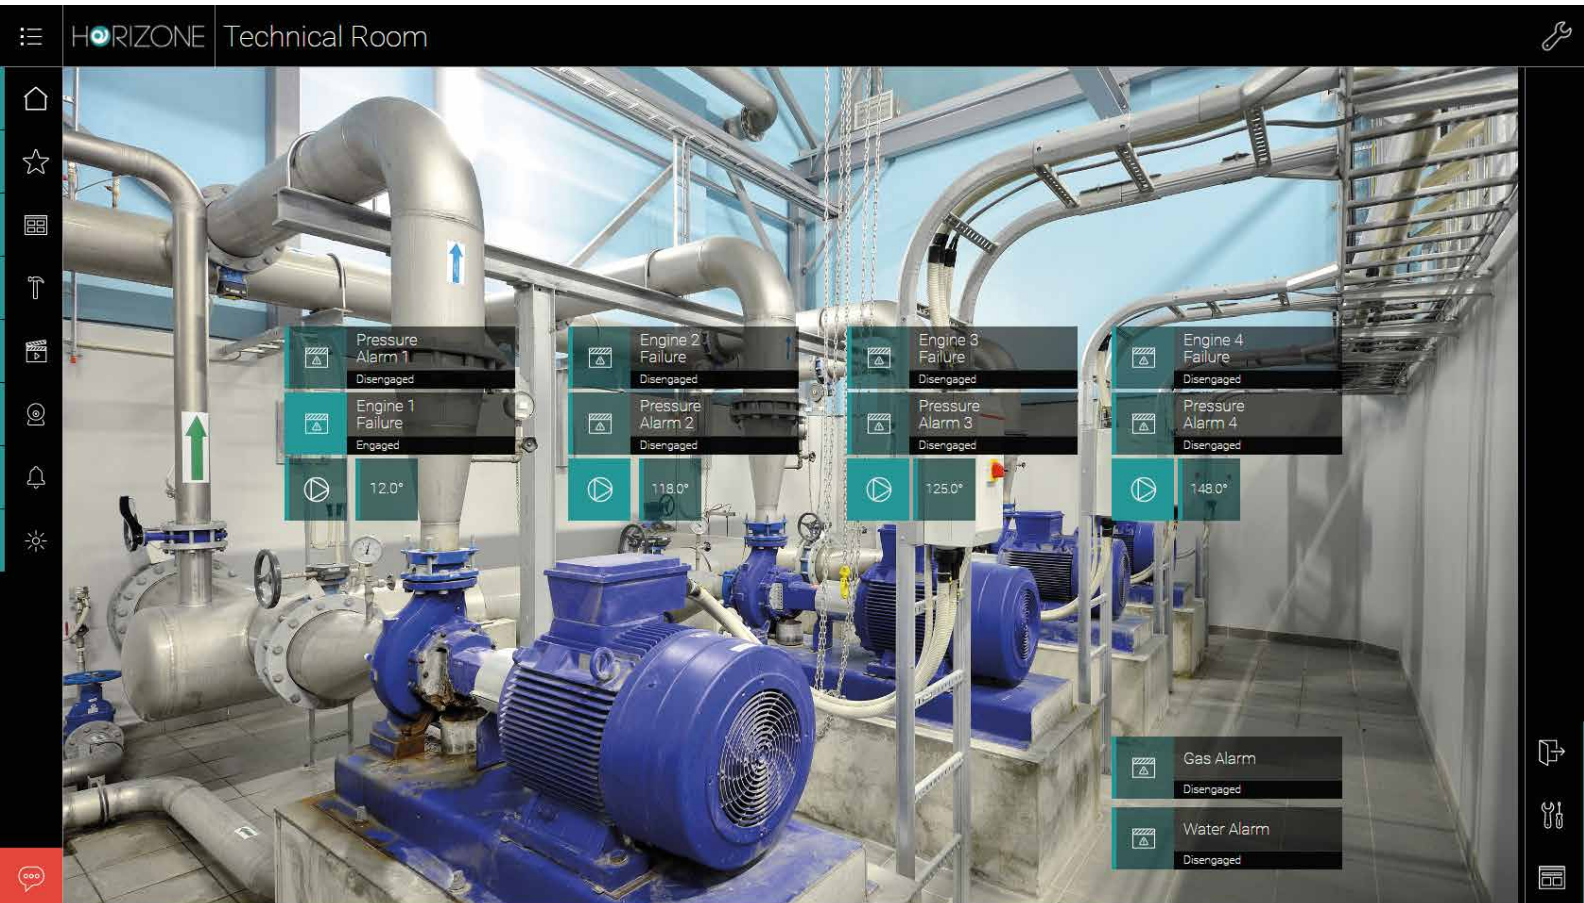

The system HORIZONE has been designed to deliver full control in an installation with one only tool. Easy access from Pc/Mac or mobile devices, from your house or from remote.

Built over a reliable and powerful software architecture, HORIZONE allows users with many possibilities to create scenarios, logics, and advanced controls with simplicity.

BUILDING AUTOMATION

HORIZONE available in different sizes, is the perfect solution either for small environments, like professional studios, shops, showrooms and for extended applications in commercial malls, office buildings, sport complexes, hospitals. Dedicated centralised management functions are also available for multi-facility corporations, as for shops or delocalised manufacturing sites. The solution is scalable, from small to more complex installations, also in steps and with no changes to the process and architecture. Moreover, the system is not requiring any working PC in the installation.

INDUSTRIAL WORKPLACE AUTOMATION

HORIZONE delivers high end automation to production sites and industrial buildings. The robust hardware and product construction quality are matching with product reliability, stability and immunity to disturbs and interferences.

HORIZONE offers compatibility to Modbus protocol, without using external interfaces. It is now possible to integrate in one only supervision system signals coming from other layers and to manage meters, control units, sensors, PLC, SCADAS that are working in the environment over different subsystems - to be integrated in graphical pages displaying values and status, as to integrate HVAC advanced controls.