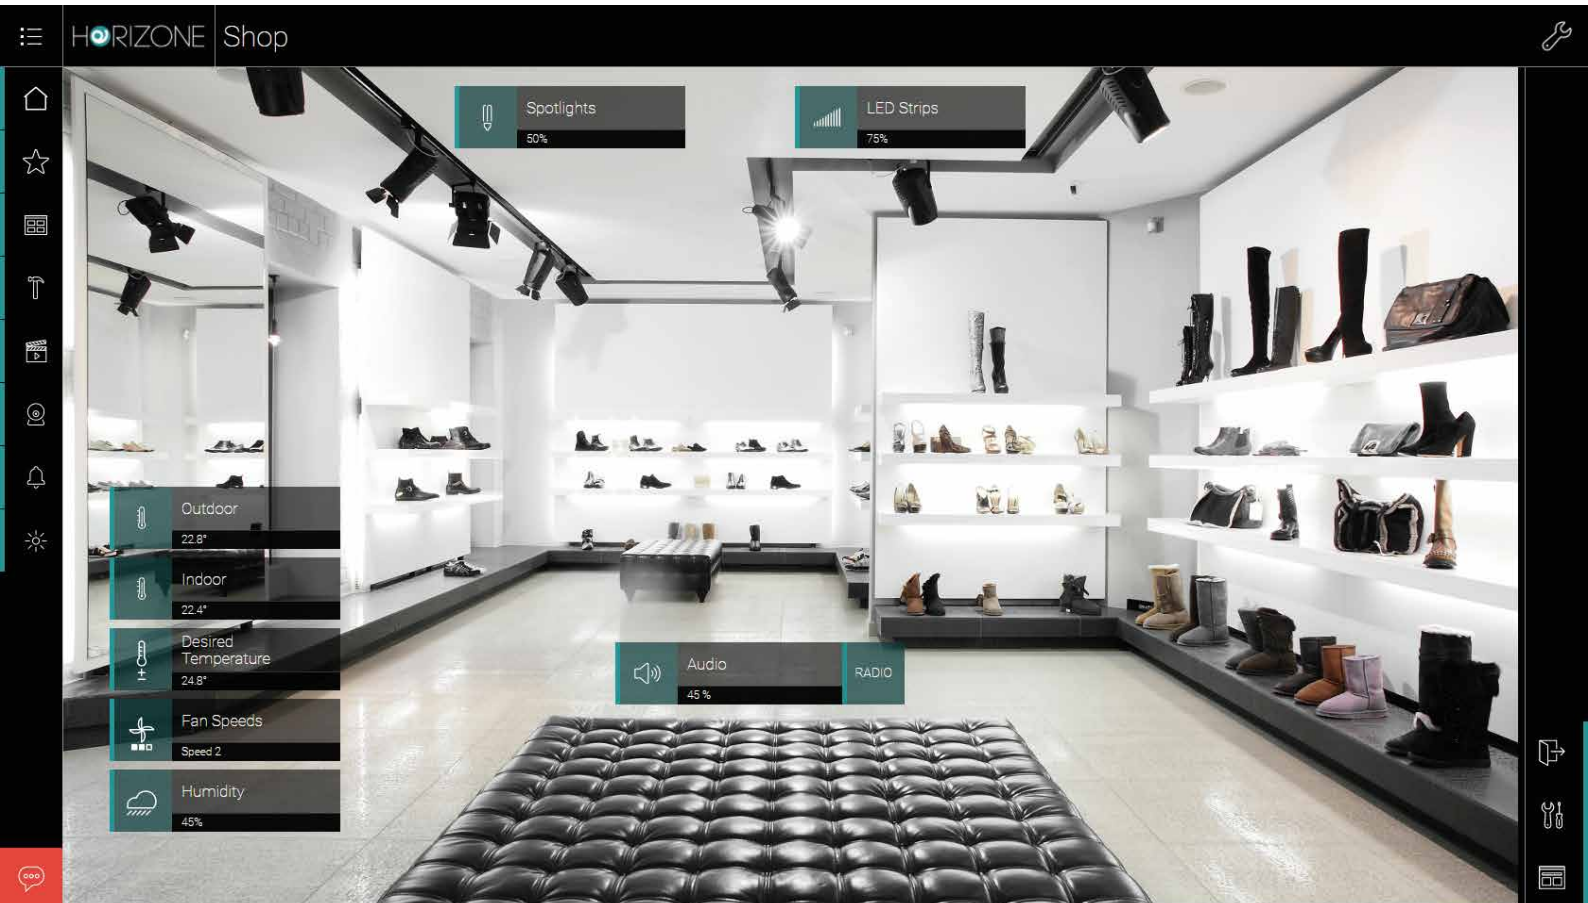

HORIZONE

WEB SERVER

SUPERVISION ENVIRONMENT FOR INTELLIGENT BUILDINGS

RESIDENTIAL

HORIZONE is the ideal solution to manage every technological sub-systems for home evolution: lighting, blinds/shadows, temperature, loads control, power consumptions, door intercom system, irrigation system, security cameras, alarm system, music/video.

The system HORIZONE has been designed to deliver full control in an installation with one only tool. Easy access from Pc/Mac or mobile devices, from your house or from remote.

Built over a reliable and powerful software architecture, HORIZONE allows users with many possibilities to create scenarios, logics, and advanced controls with simplicity.

BUILDING AUTOMATION

HORIZONE available in different sizes, is the perfect solution either for small environments, like professional studios, shops, showrooms and for extended applications in commercial malls, office buildings, sport complexes, hospitals. Dedicated centralised management functions are also available for multi-facility corporations, as for shops or delocalised manufacturing sites. The solution is scalable, from small to more complex installations, also in steps and with no changes to the process and architecture. Moreover, the system is not requiring any working PC in the installation.

INDUSTRIAL WORKPLACE AUTOMATION

HORIZONE delivers high end automation to production sites and industrial buildings. The robust hardware and product construction quality are matching with product reliability, stability and immunity to disturbs and interferences.