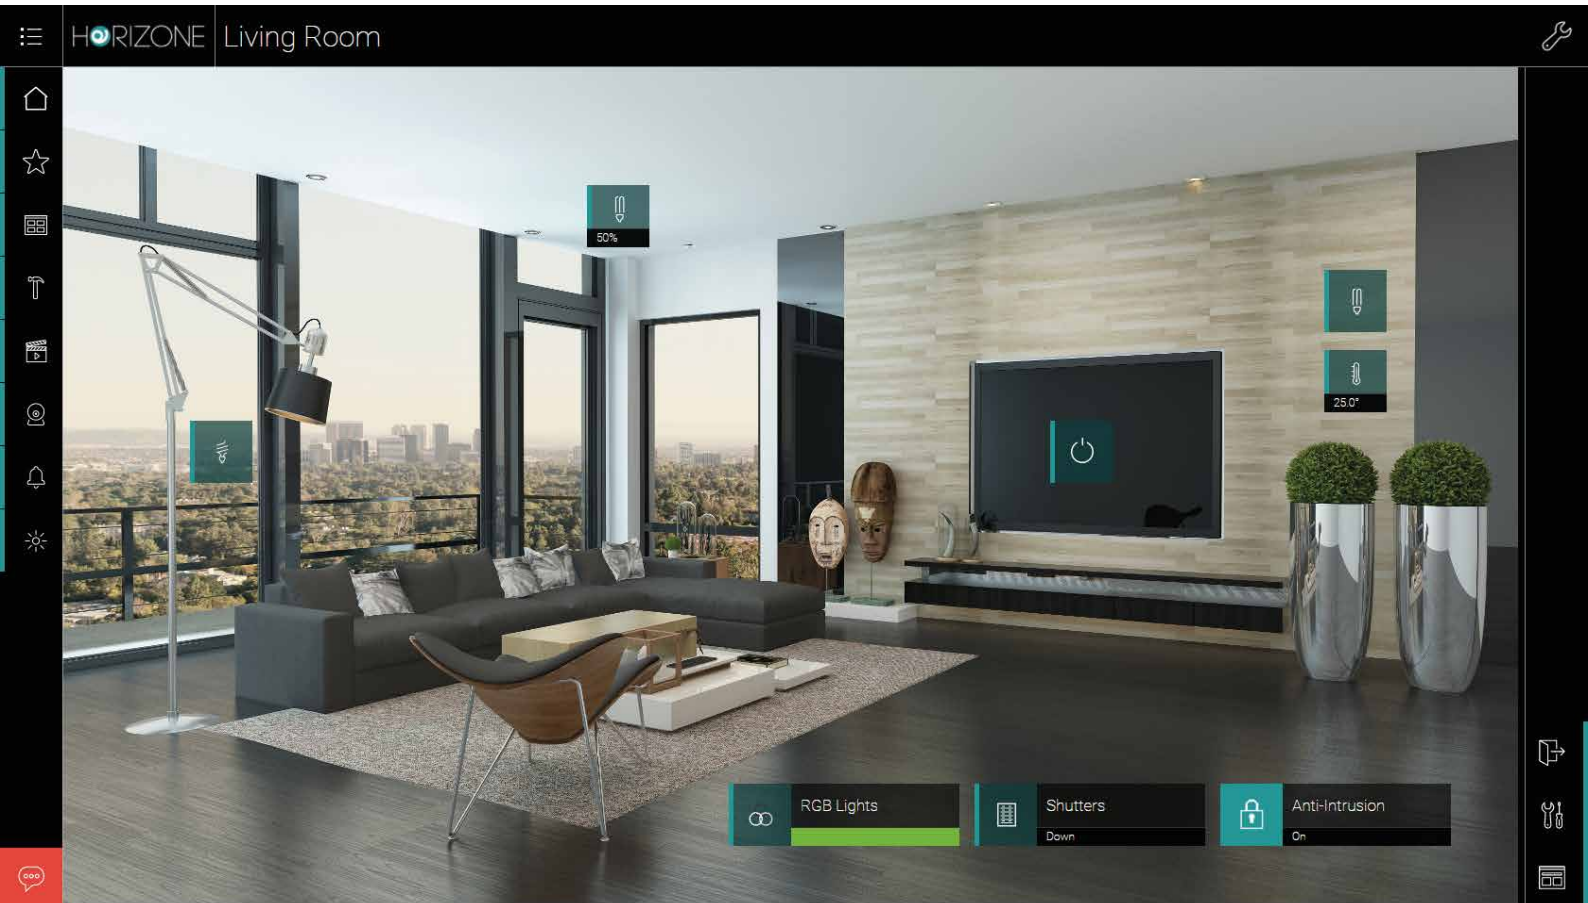

HORIZONE

WEB SERVER

SUPERVISION ENVIRONMENT FOR INTELLIGENT BUILDINGS

RESIDENTIAL

HORIZONE is the ideal solution to manage every technological sub-systems for home evolution: lighting, blinds/shadows, temperature, loads control, power consumptions, door intercom system, irrigation system, security cameras, alarm system, music/video.

The system HORIZONE has been designed to deliver full control in an installation with one only tool. Easy access from Pc/Mac or mobile devices, from your house or from remote.

Built over a reliable and powerful software architecture, HORIZONE allows users with many possibilities to create scenarios, logics, and advanced controls with simplicity.

BUILDING AUTOMATION

HORIZONE available in different sizes, is the perfect solution either for small environments, like professional studios, shops, showrooms and for extended applications in commercial malls, office buildings, sport complexes, hospitals. Dedicated centralised management functions are also available for multi-facility corporations, as for shops or delocalised manufacturing sites. The solution is scalable, from small to more complex installations, also in steps and with no changes to the process and architecture. Moreover, the system is not requiring any working PC in the installation.