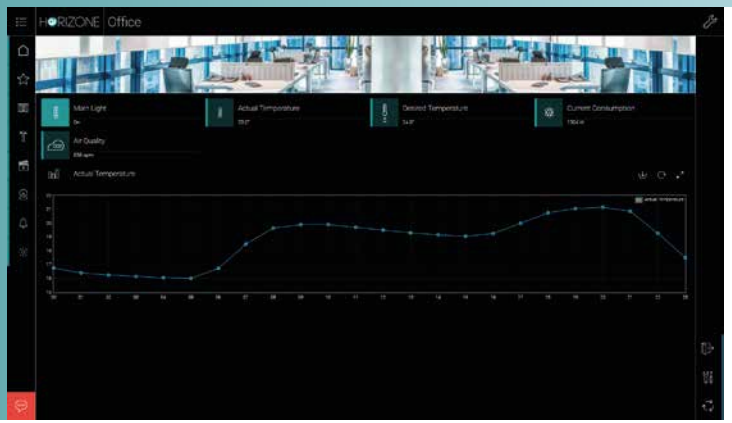

BUILDING AUTOMATION

HORIZONE available in different sizes, is the perfect solution either for small environments, like professional studios, shops, showrooms and for extended applications in commercial malls, office buildings, sport complexes, hospitals. Dedicated centralised management functions are also available for multi-facility corporations, as for shops or delocalised manufacturing sites. The solution is scalable, from small to more complex installations, also in steps and with no changes to the process and architecture. Moreover, the system is not requiring any working PC in the installation.