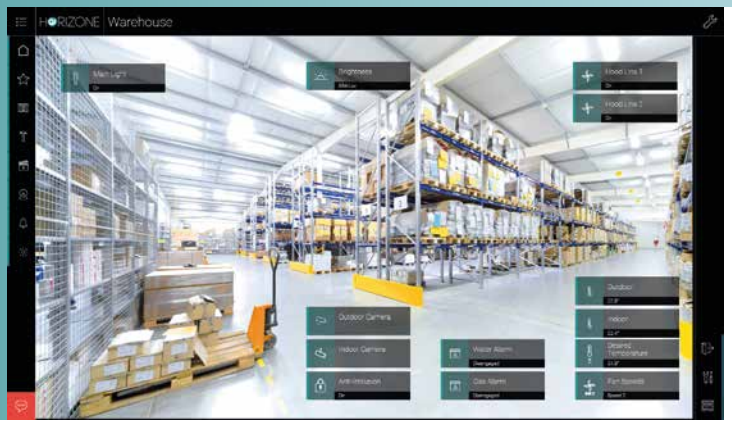

HORIZONE

WEB SERVER

SUPERVISION ENVIRONMENT FOR INTELLIGENT BUILDINGS

RESIDENTIAL

HORIZONE is the ideal solution to manage every technological sub-systems for home evolution: lighting, blinds/shadows, temperature, loads control, power consumptions, door intercom system, irrigation system, security cameras, alarm system, music/video.

The system HORIZONE has been designed to deliver full control in an installation with one only tool. Easy access from Pc/Mac or mobile devices, from your house or from remote.

Built over a reliable and powerful software architecture, HORIZONE allows users with many possibilities to create scenarios, logics, and advanced controls with simplicity.

BUILDING AUTOMATION

HORIZONE available in different sizes, is the perfect solution either for small environments, like professional studios, shops, showrooms and for extended applications in commercial malls, office buildings, sport complexes, hospitals. Dedicated centralised management functions are also available for multi-facility corporations, as for shops or delocalised manufacturing sites. The solution is scalable, from small to more complex installations, also in steps and with no changes to the process and architecture. Moreover, the system is not requiring any working PC in the installation.

INDUSTRIAL WORKPLACE AUTOMATION

HORIZONE delivers high end automation to production sites and industrial buildings. The robust hardware and product construction quality are matching with product reliability, stability and immunity to disturbs and interferences.