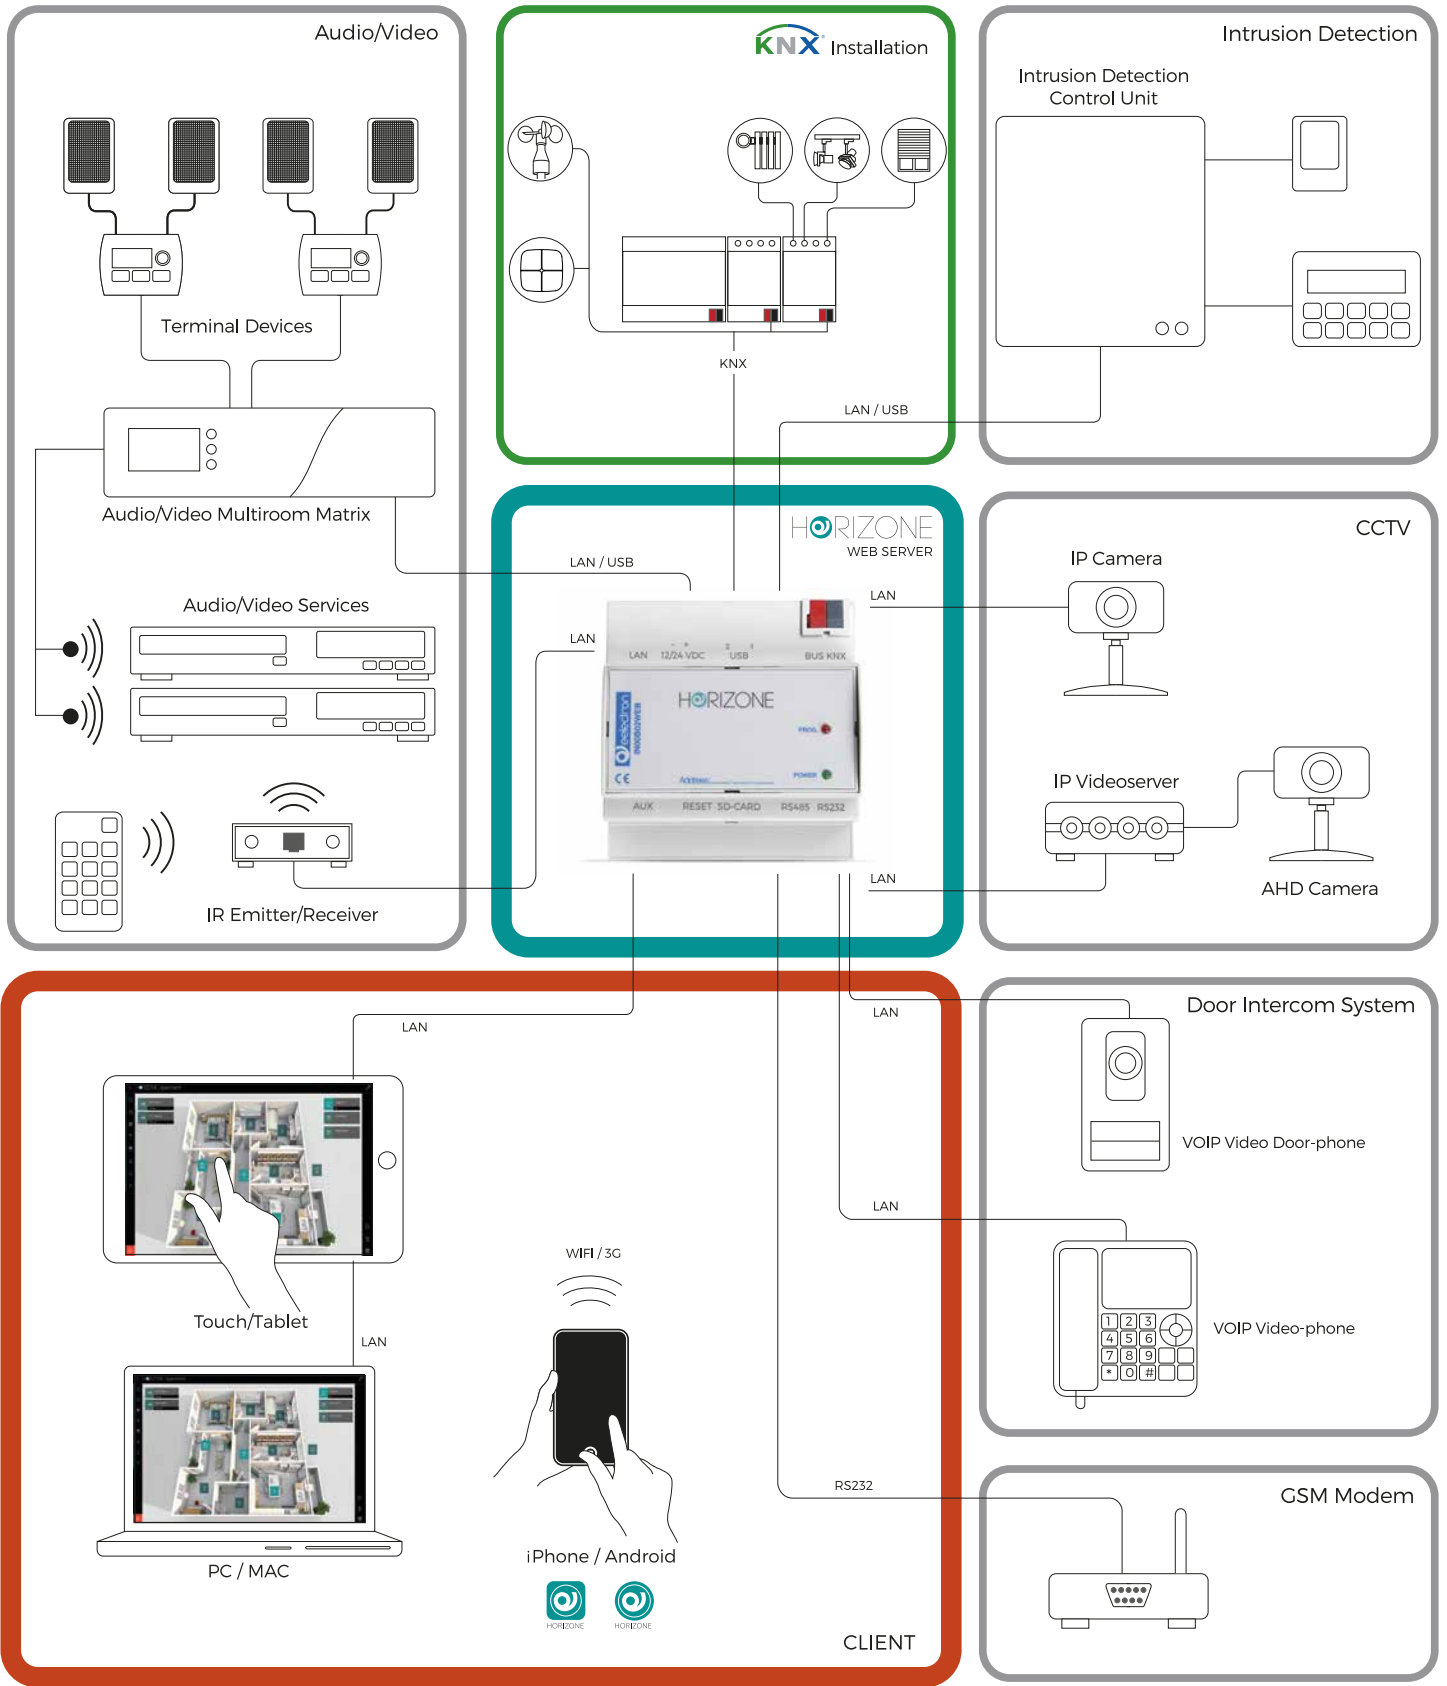

TECHNICAL DETAILS

SIZES

	KNX GROUP ADDRESSES	SCENES	LOGICS	AREAS	LOADS	CAMERAS	ORDER CODES
Horizone Web Server 200 KNX group addresses	200	30	30	UNLIMITED	10	UNLIMITED	IN00B02WEB
Upgrade up to 800 KNX group addresses	800	100	100	UNLIMITED	20	UNLIMITED	IN00B03UPG
Upgrade up to 1400 KNX group addresses	1400	100	100	UNLIMITED	40	UNLIMITED	IN00B04UPG

** On demand Horizone Upgrade over 1400 KNX group addresses

HARDWARE FEATURES

Supply	12 ... 24VDC
Power consumption	180mA @12V ; 110mA @24V
Communication Ports	<table border="0"> <tr> <td>KNX</td> <td>Standard bus connector red/black</td> </tr> <tr> <td>RS232 (1x)</td> <td>Screw connector</td> </tr> <tr> <td>RS485 (1x)</td> <td>Screw connector</td> </tr> <tr> <td>USB 2.0 (2x)</td> <td></td> </tr> <tr> <td>LAN (1x)</td> <td>RJ-45 jack (10/100 Mbps)</td> </tr> </table>
Reset	Push button on the bottom of the case
LED	<table border="0"> <tr> <td>Red (1x)</td> <td>Reset in progress/allarms</td> </tr> <tr> <td>Green (1x)</td> <td>Power ON</td> </tr> </table>
Protection	IP20 (according to EN 60529)
Isolation class	II (according to EN 60335-1)
Operative temperature	0°C ... +50°C
Dimensions	88x90x62 mm ; 5 DIN modules
Case materials	Thermoplastic self-extinguishing material

SOFTWARE FEATURES

Standard technologies	KNX RS-232 / RS-485 / TCP
Software licenses	MODBUS Bentel Elmo/IESS Tecnoalarm Tutondo Vivaldi VoIP / SIP
User interface	Web / HTML5 App iOS / Android
Number of clients	Unlimited
Simultaneous connections	Up to 20
Features	Lighting Heating / cooling Blinds / shutters Irrigation HVAC Alarms Power consumption Loads management Weather IP Camera Door intercom system (with SIP standard) Security system Audio / video
Web compatibility	Apple Safari Google Chrome Mozilla Firefox Microsoft Edge Opera
Operating System compatibility	Apple Mac OSX Microsoft Windows Linux Apple iOS Google Android
Navigation	Customizable pages Navigation by building-topology Navigation by functions
Advanced functions	Scenarios with parametrical wait functions Boolean logics Thresholds and value comparators Mathematical operations
Users and security	Unlimited users SSL internet secure access

ADDITIONAL SOFTWARE MODULES

ORDER CODES	DESCRIPTION
IN00B02MBS	MODBUS Module for HORIZONE WS
IN00B02BEN	BENTEL Module for HORIZONE WS
IN00B02IES	ELMO/IESS Module for HORIZONE WS
IN00B02TEC	TECNOALARM Module for HORIZONE WS
IN00B02TUT	TUTONDO Module for HORIZONE WS
IN00B02VIV	VIVALDI Module for HORIZONE WS
IN00B02VOI	VoIP Module for HORIZONE WS