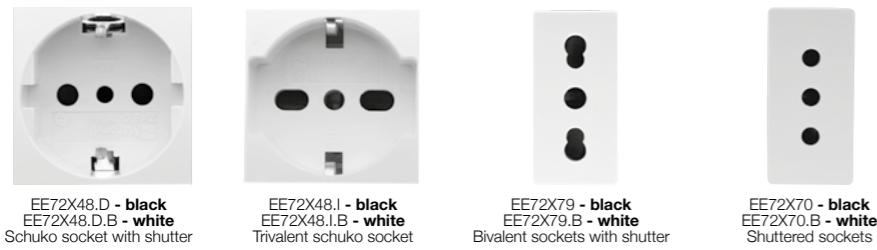

Frames and Sockets

Frames

Italian standard

International standard

Special equipment

International sockets: Data, TEL, TV, SAT