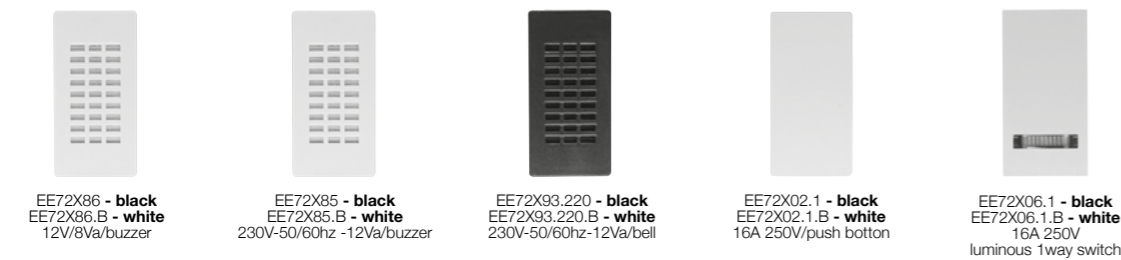

Frames and Sockets

Frames

Italian standard

International standard

Special equipment

International sockets: Data, TEL, TV, SAT